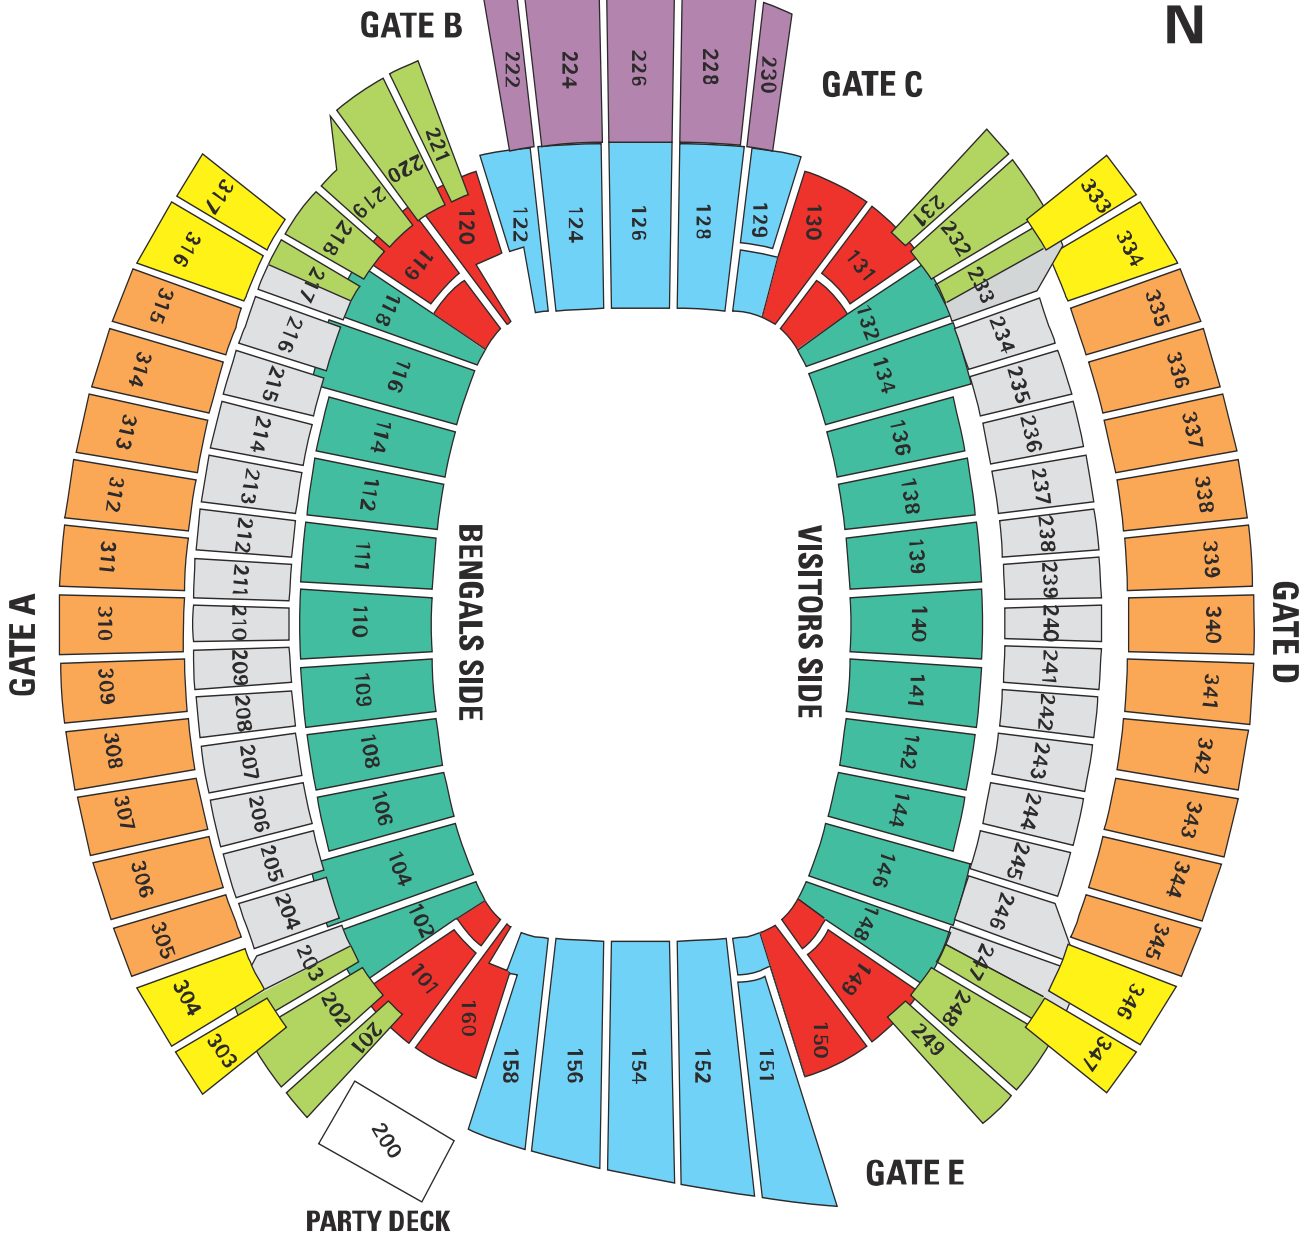

PAUL BROWN STADIUM

BENGALS PRO SHOP
LOCATED BETWEEN
GATE B & C

INDIVIDUAL GAME PRICE

	Green Zone	\$60		Blue Zone	\$50		Premium Club Seats
	Olive Zone	\$60		Yellow Zone	\$40	<i>For information on the purchase of Club Seats, please call (513) 455-8434.</i>	
	Red Zone	\$55		Purple Zone	\$40		
	Orange Zone	\$50					